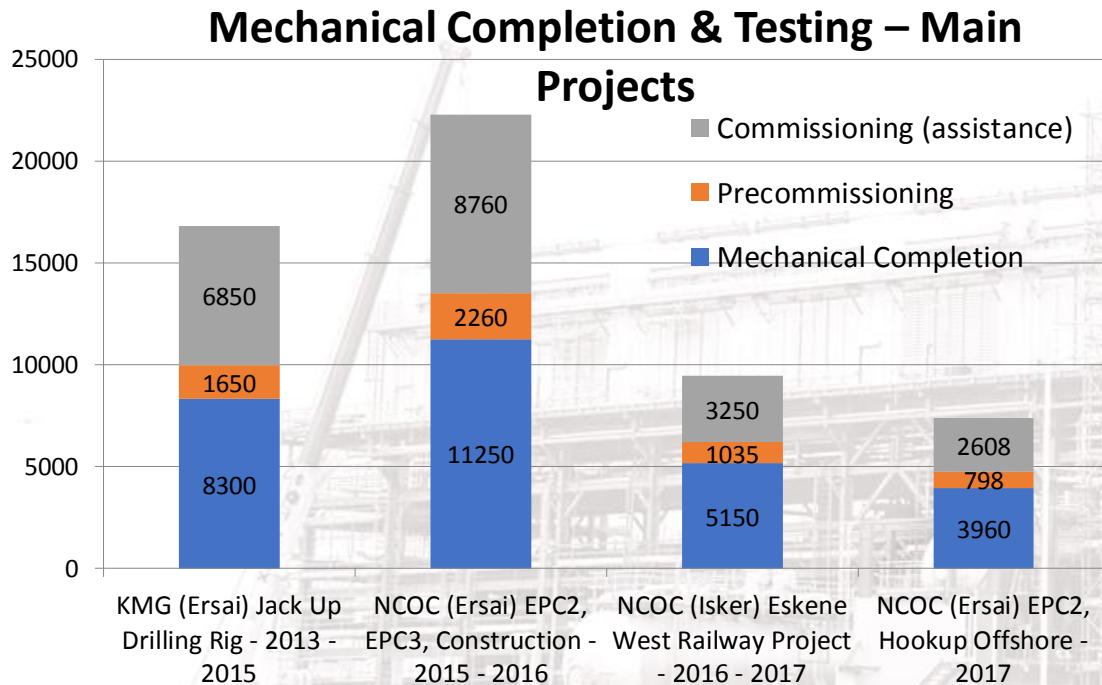

## Focus on Mechanical Completion & Testing

Sitek performs the best when bring the Construction through completion, precommissioning till handover to commissioning.

It's also common and cost-effective for Client to involve same team into the commissioning due to the learning of the project