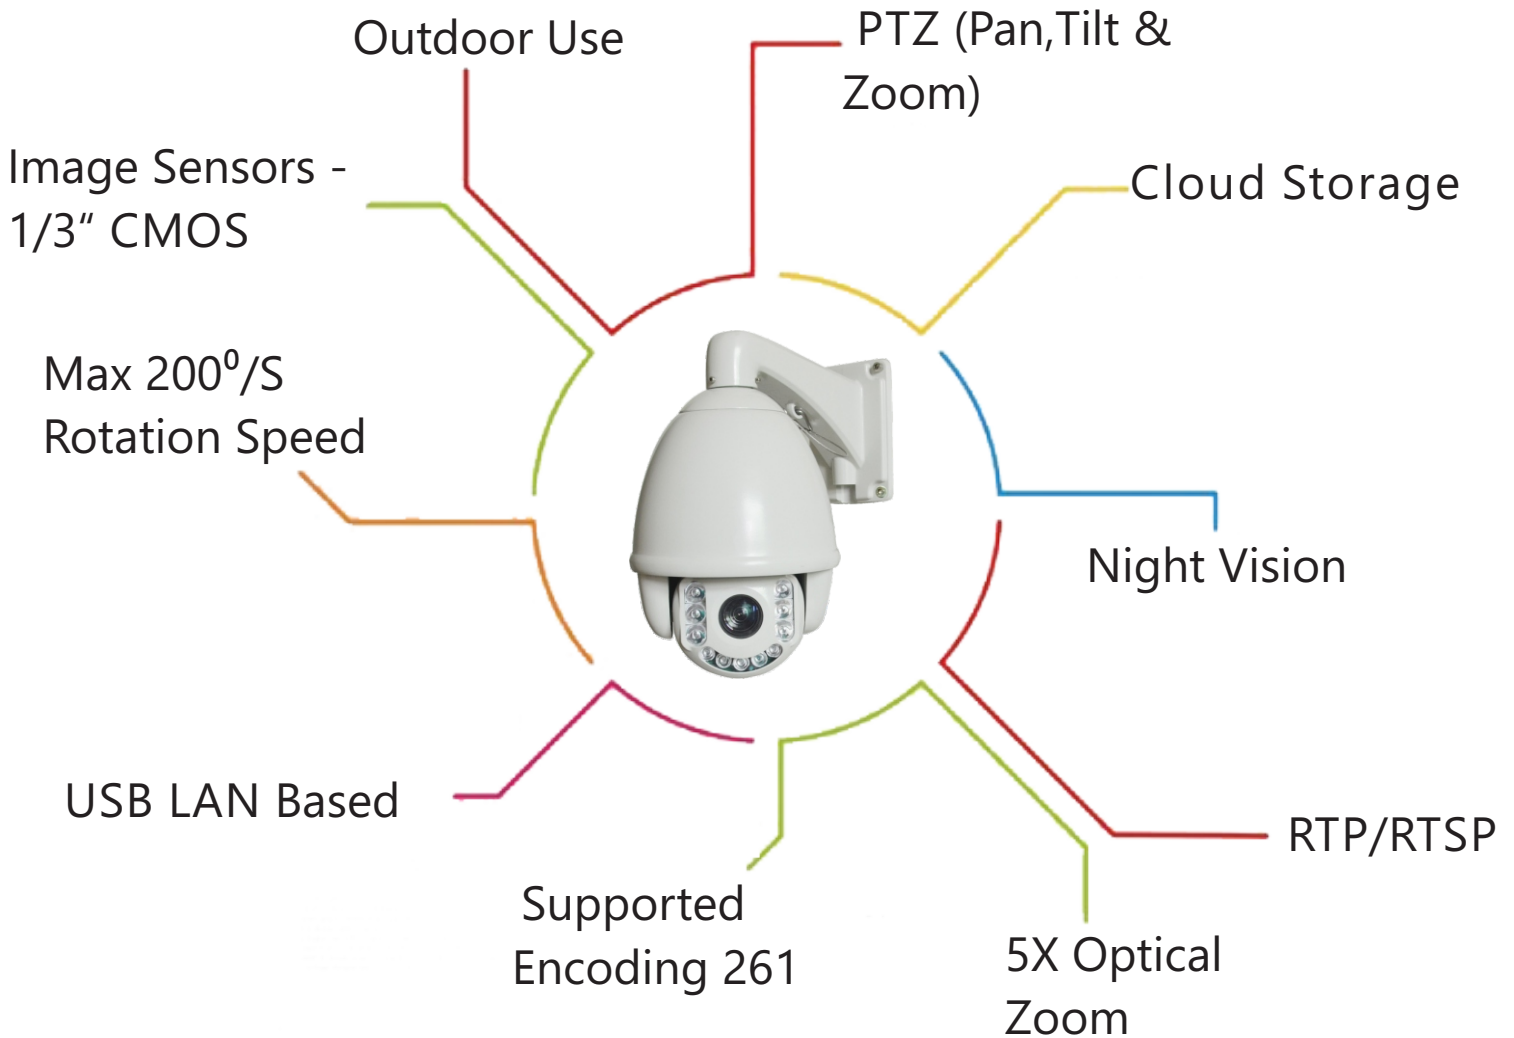

EnviroLogicIQ IP CAMERA

Features	
Signal	Pal/NTSC
Image Sensor	1/3" CMOS
Effective Pixels	1280*960
Horizontal Resolution	960P
Minimum Illumination	Color to B/W, Color: 0.1Lux, B/W: 0.01Lux
S/N Ratio	>60d/B (Enhanced)
Backlight Compensation	On/Off
White Balance	Auto
Electronic Shutter	PAL: 1/25~1/100000s NTSC:1/30~1/100000s
Focus Length	5 ~ 50mm
Focus	Auto/Manual/Push Auto
Optical Focus	10X
Presets	255
IR Distance	50m
Protection Level	IP67
Patrol Track	4 groups, each can record 200 actions
Rotational Speed	Horizontal and vertical max 200°/s
Rotational Range	Horizontal 360° , vertical 90° , auto reversal
Video Compression	H-264 main profile encoding, MJPEG/JPEG baseline encoding
Audio Compression	G.711, G.726
Primary Stream	1280x960, 25fps
Secondary Stream	DI, VGA, 640x360, 568x320, CIF, QVGA, 320x192
Video Bit Rate	32Kbps-16Mbps continuously adjustable, support CBR/VBR
Network Protocol	TCP/IP, UDP, RTP, RTSP, RTCP, HTTP, DNS, DDNS, DHCP, FTP, NTP, PPPOE, SMTP, UPNP
ONIVF Support	Supported
Power Supply	DC12V/3A
Work Environment	-20°C~ +50°C, < 95% RH