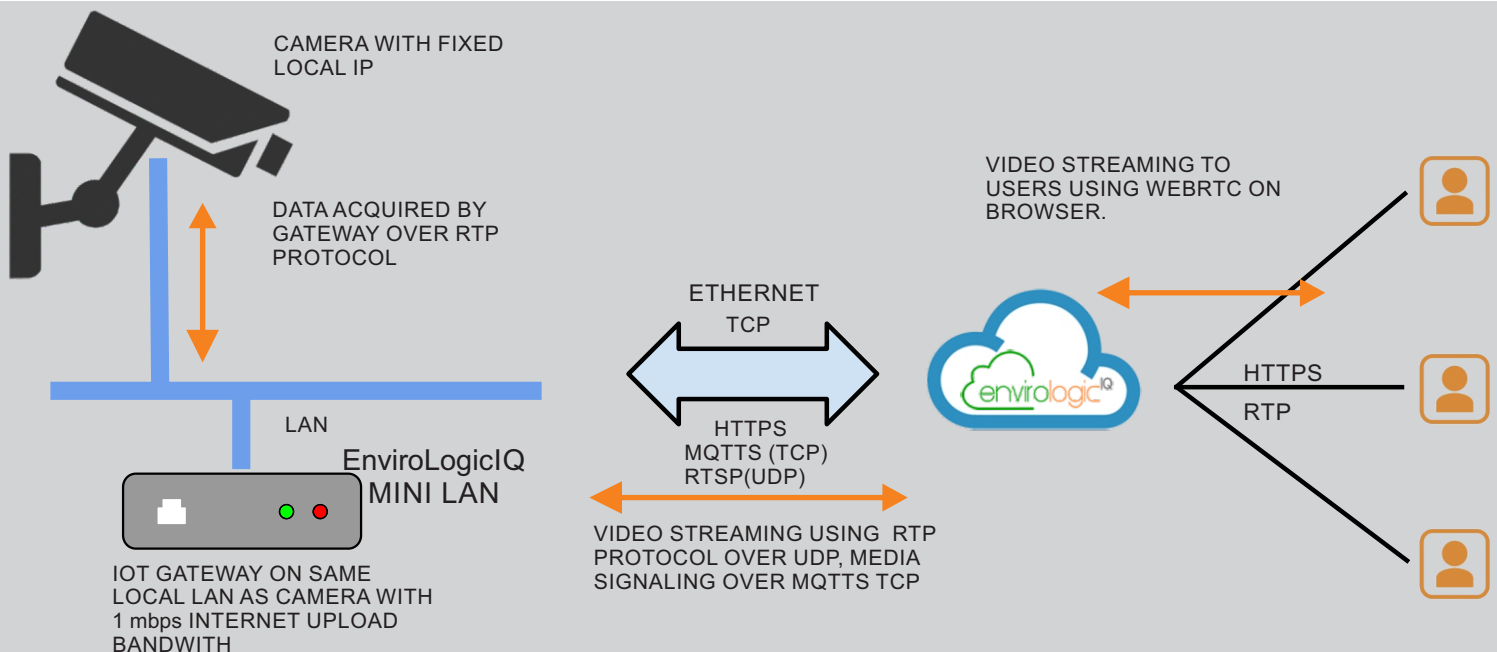

EnviroLogicIQ IP CAMERA

Features	
Signal	Pal/NTSC
Image Sensor	1/3" CMOS
Effective Pixels	1280*960
Horizontal Resolution	960P
Minimum Illumination	Color to B/W, Color: 0.1Lux, B/W: 0.01Lux
S/N Ratio	>60d/B (Enhanced)
Backlight Compensation	On/Off
White Balance	Auto
Electronic Shutter	PAL: 1/25~1/100000s NTSC:1/30~1/100000s
Focus Length	5 ~ 50mm
Focus	Auto/Manual/Push Auto
Optical Focus	10X
Presets	255
IR Distance	50m
Protection Level	IP67
Patrol Track	4 groups, each can record 200 actions
Rotational Speed	Horizontal and vertical max 200°/s
Rotational Range	Horizontal 360° , vertical 90° , auto reversal
Video Compression	H-264 main profile encoding, MJPEG/JPEG baseline encoding
Audio Compression	G.711, G.726
Primary Stream	1280x960, 25fps
Secondary Stream	DI, VGA, 640x360, 568x320, CIF, QVGA, 320x192
Video Bit Rate	32Kbps-16Mbps continuously adjustable, support CBR/VBR
Network Protocol	TCP/IP, UDP, RTP, RTSP, RTCP, HTTP, DNS, DDNS, DHCP, FTP, NTP, PPPOE, SMTP, UPNP
ONIVF Support	Supported
Power Supply	DC12V/3A
Work Environment	-20°C~ +50°C, < 95% RH